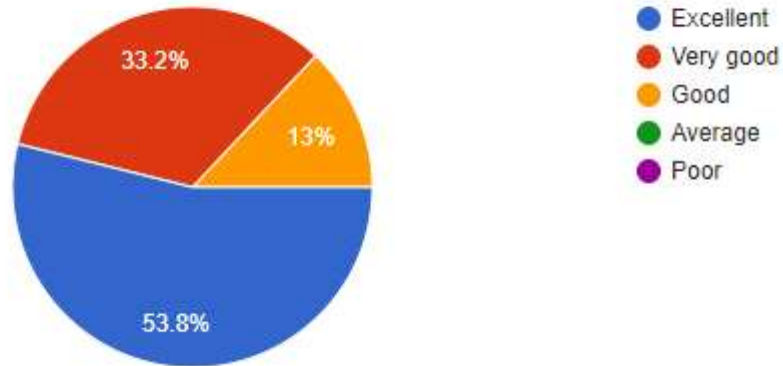

HOOGHLY WOMEN'S COLLEGE

(Govt. Sponsored)

P.O. & Dt. Hooghly, Pin - 712103, W.B.

[Accredited "B" by NAAC, Bangalore]

Ph. : 2680-2335 (Principal)

2680-5033 (Office)

How would you rate the teacher- student relationship in the college in general?

208 responses

How would you rate career counselling and guidance for higher studies and jobs from the faculties and college?

208 responses