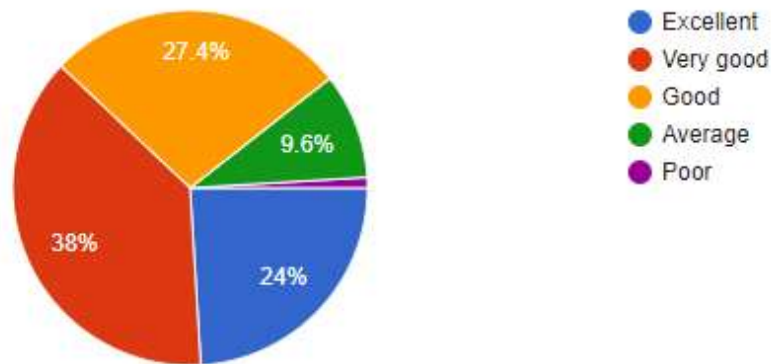

HOOGHLY WOMEN'S COLLEGE

(Govt. Sponsored)

P.O. & Dt. Hooghly, Pin - 712103, W.B.

[Accredited "B" by NAAC, Bangalore]

Ph. : 2680-2335 (Principal)

2680-5033 (Office)

How would you rate the teacher- student relationship in the college in general?

208 responses

How would you rate career counselling and guidance for higher studies and jobs from the faculties and college?

208 responses