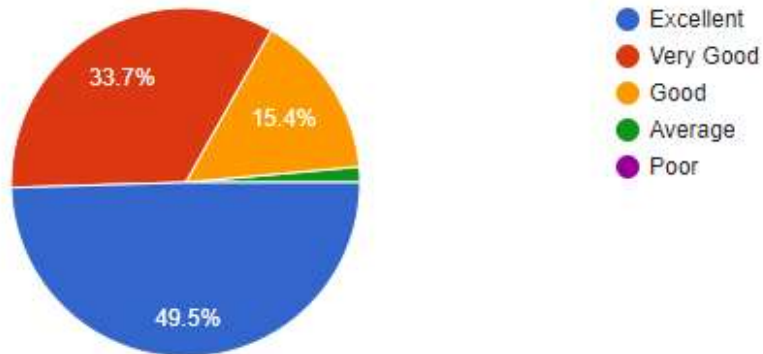

[Accredited "B" by NAAC, Bangalore]

Ph. : 2680-2335 (Principal)
2680-5033 (Office)

How would you rate your experience in college in terms of teaching and learning?

208 responses

How would you rate the faculty members for their academic support to you?