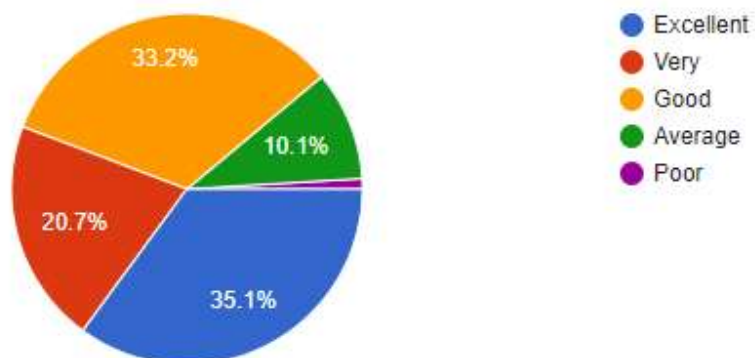

Apart from academics, how would you rate the college in terms of sports and cultural activities?

208 responses