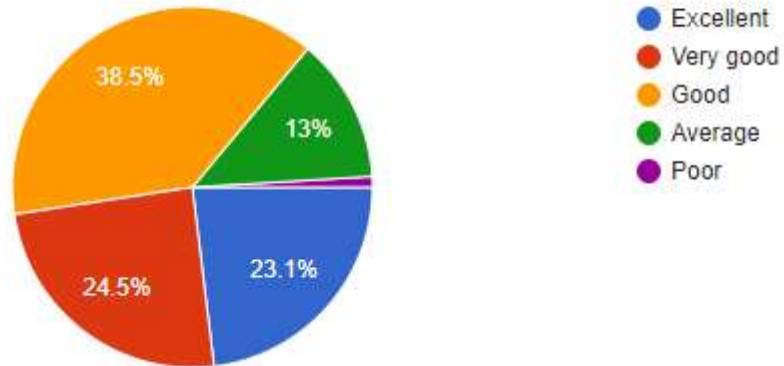

[Accredited "B" by NAAC, Bangalore]

Ph. : 2680-2335 (Principal)

2680-5033 (Office)

How was the performance of the grievance redressal cell in the college?

208 responses

How do you feel to be associated with Hooghly Women's College as Alumni?