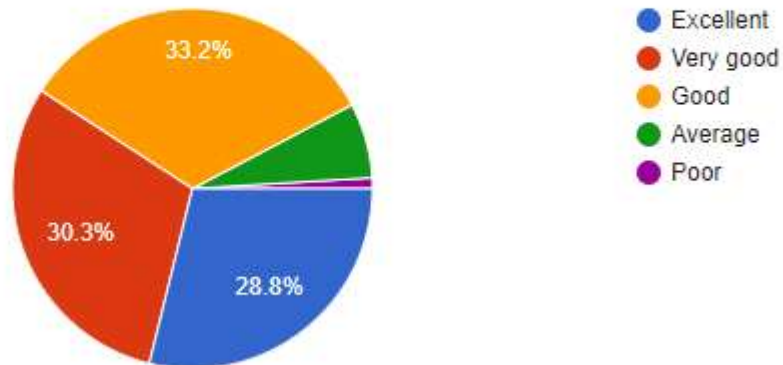

HOOGHLY WOMEN'S COLLEGE

(Govt. Sponsored)

P.O. & Dt. Hooghly, Pin - 712103, W.B.

[Accredited "B" by NAAC, Bangalore]

Ph. : 2680-2335 (Principal)

2680-5033 (Office)

How would you rate the college in terms of overall infrastructure?

208 responses