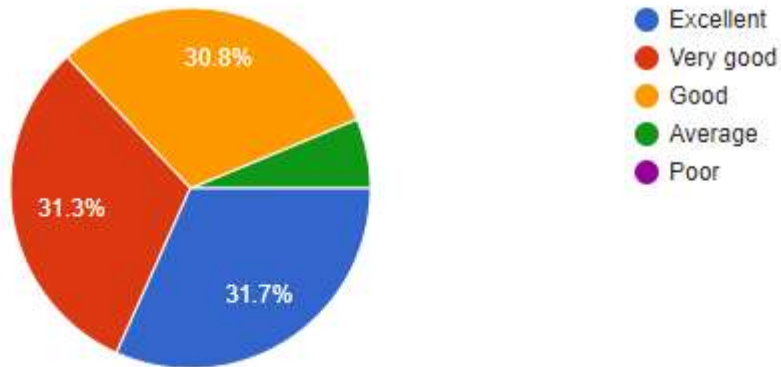

HOOGHLY WOMEN'S COLLEGE

(Govt. Sponsored)

P.O. & Dt. Hooghly, Pin - 712103, W.B.

[Accredited "B" by NAAC, Bangalore]

Ph. : 2680-2335 (Principal)

2680-5033 (Office)

Rate the transparency in Continuous Internal Evaluation process conducted by the college

208 responses