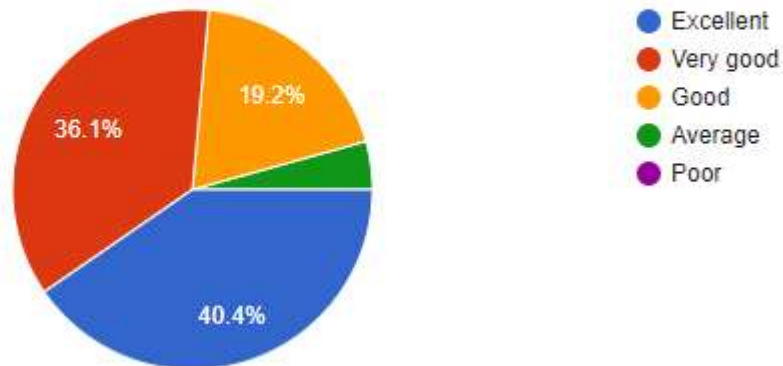

HOOGHLY WOMEN'S COLLEGE

(Govt. Sponsored)

P.O. & Dt. Hooghly, Pin - 712103, W.B.

[Accredited "B" by NAAC, Bangalore]

Ph. : 2680-2335 (Principal)
2680-5033 (Office)

How would you rate your experience in college in terms of teaching and learning?

208 responses

How would you rate the faculty members for their academic support to you?

208 responses