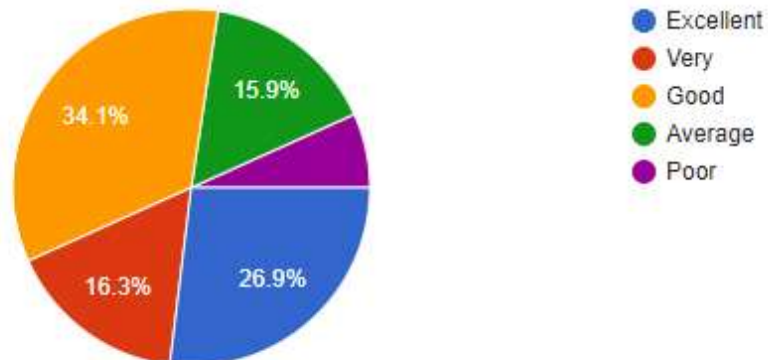

How would you rate educational tour/excursions/ field trips conducted by the various departments of the college?

208 responses